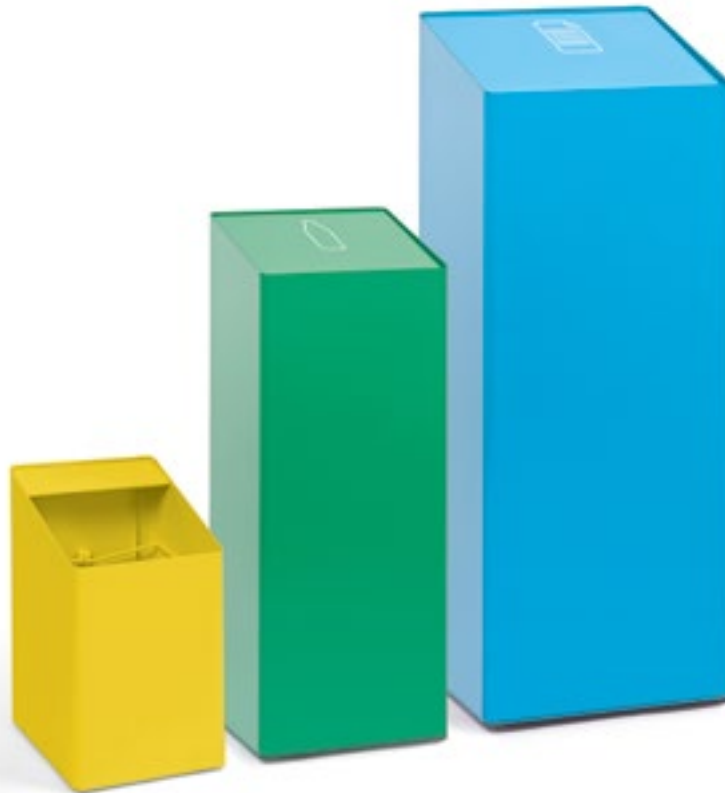

46°56'53"N 07°26'50"E

BERNA

by Stone Designs

Beautiful, simple and functional. These recycling bins look great in any environment. There are three sizes and a wide range of colours to choose from. Pictograms also available.

Sencilla, funcional y espectacular. Un conjunto de contenedores de reciclaje de formas amigables que visten cualquier espacio donde se coloquen. 3 medidas, colores y pictogramas a elegir.

Simple, fonctionnelle et sensationnelle. Il s'agit d'un ensemble de conteneurs pour recyclage avec des formes agréables qui embellit l'espace où ils sont posés. Trois dimensions, coloris et pictogrammes au choix.

BER/01

□ 25 x 40 cm. | 25 l.
□ 9,8 x 15,6 in. | 6,6 gal.

BER/02/T

□ 25 x 70 cm. | 40 l.
□ 9,8 x 27,3 in. | 10,5 gal.

BER/03/T

□ 36 x 100 cm. | 125 l.
□ 14,2 x 39 in. | 33 gal.

A young child with blonde hair, wearing a bright green polo shirt and dark pants, is seated at a light-colored wooden table. The child is looking down at something on the table. In the background, a wall is covered in white square tiles with dark grey grout. A large, rectangular sign made of brown paper is mounted on the wall, featuring the text 'Inspired by nature' in black and 'Inspirados por la naturaleza' in grey. Below the sign, four colorful recycling bins are lined up: blue, green, yellow, and red. Each bin has a small white icon on its top surface. To the right of the bins, another wooden table is partially visible, with several red-framed chairs with light-colored seats. The floor is made of dark wood. The overall scene is a clean, organized classroom or activity room.